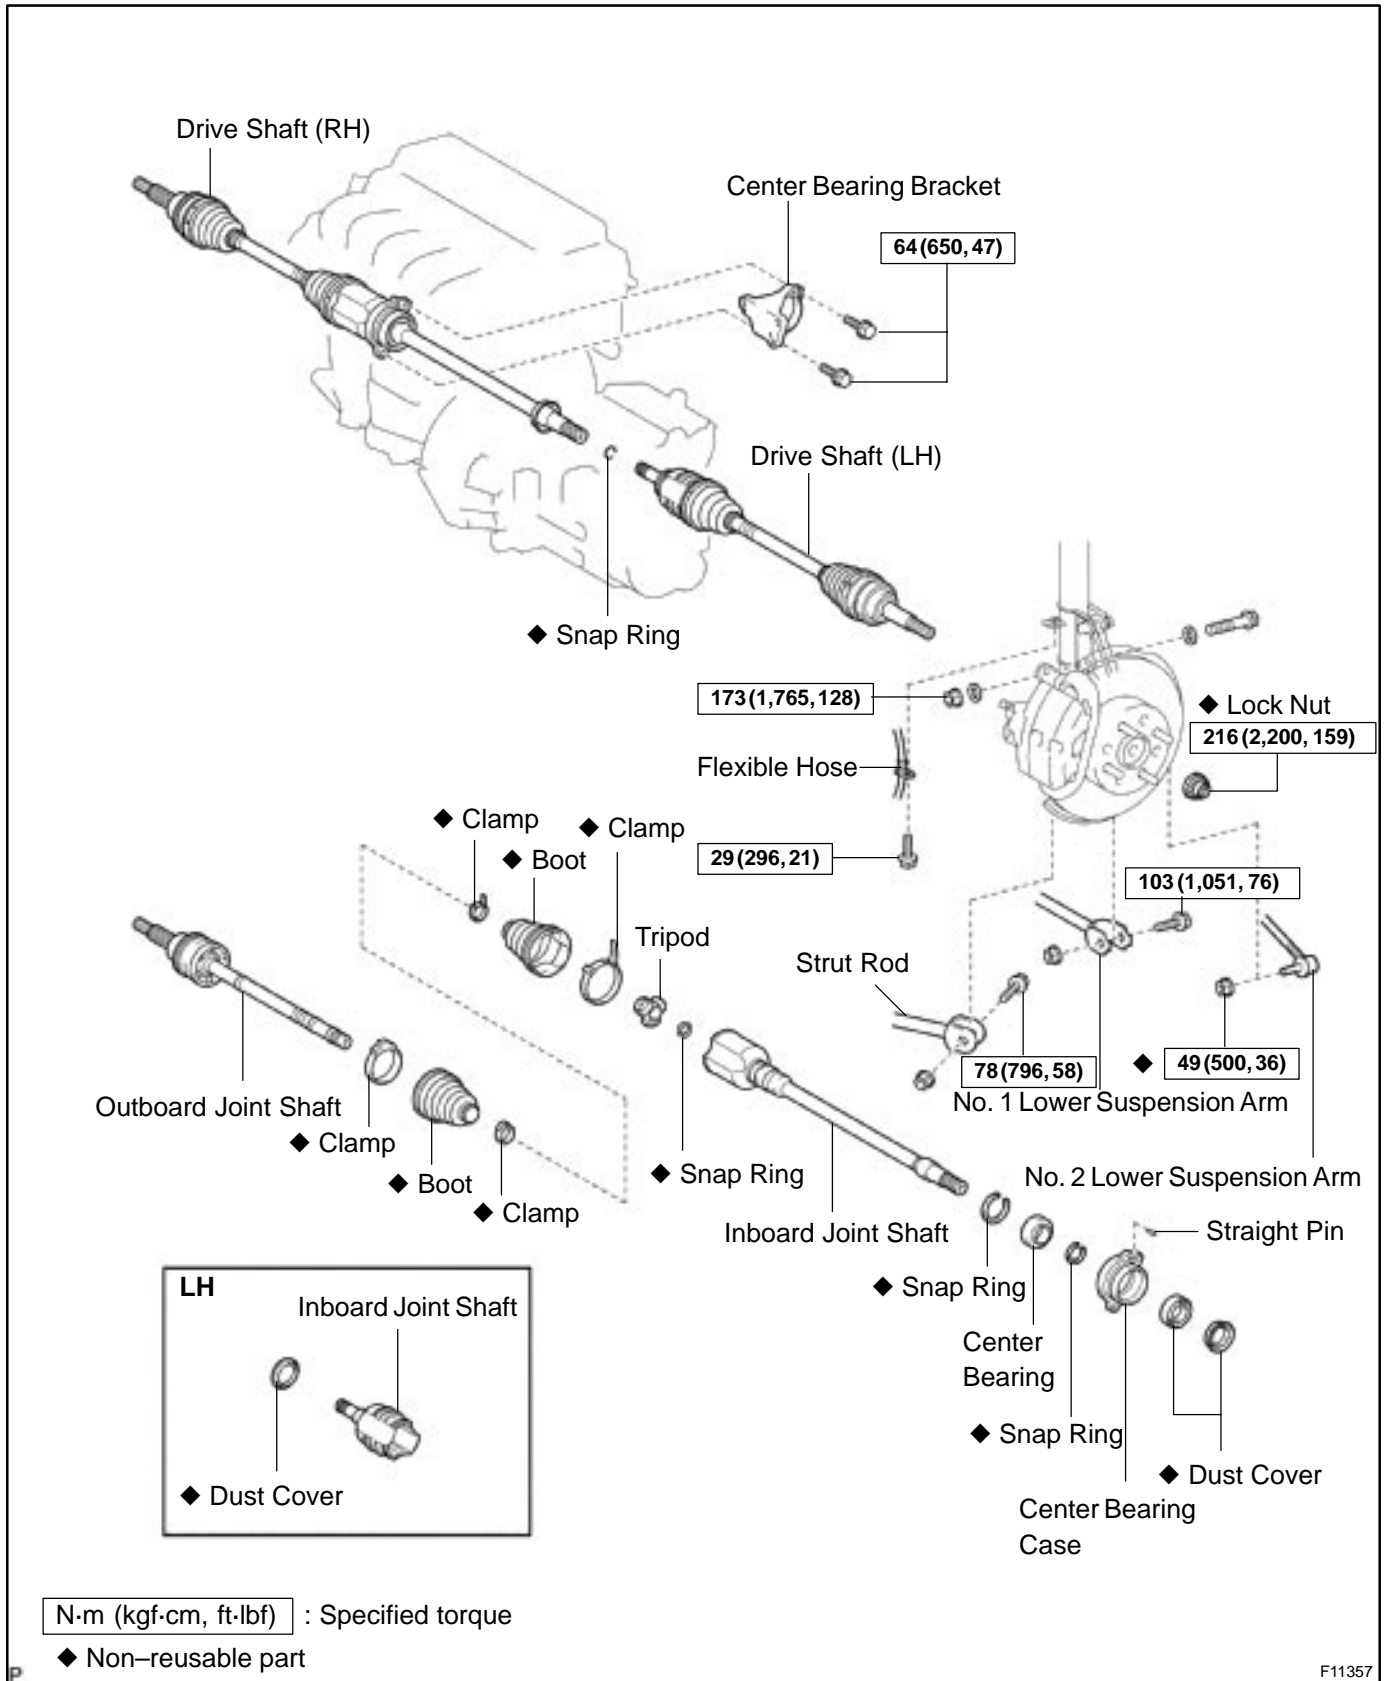

REAR DRIVE SHAFT COMPONENTS

SAQJX-04

F11357